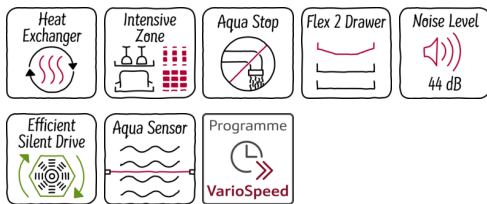

S215M60S0A

BUILT-UNDER 60 CM DISHWASHER

COOKING PASSION SINCE 1877

Neff Dishwasher: 15 place setting capacity, LED display, with brilliant cleaning and drying results.

- ✓ 4 star energy & 5 star water rating: High energy efficiency and low water consumption.
- ✓ SuperSilence: Very low operating noise at only 44 dB(A).
- ✓ MachineCare: Maintains the wash quality and reliability of your dishwasher throughout its lifetime, with indication reminder.
- ✓ FlexDrawer 2 cutlery drawer
- ✓ Chef70°: Neff specialty wash program for powerful cleaning and drying performance of pots and pans.

Features

Technical Data

Water consumption (l) : 12.0
Built-in / Free-standing : Built-in
Height of removable worktop (mm) : 815
Required niche size for installation (HxWxD) : 815-875 x 600 x 550
Depth with open door 90 degree (mm) : 1150
Adjustable feet : Yes - front only
Maximum adjustability feet (mm) : 60
Net weight (kg) : 40.894
Gross weight (kg) : 43.0
Connection Rating (W) : 2400
Current (A) : 10
Voltage (V) : 220-240
Frequency (Hz) : 50; 60
Length electrical supply cord (cm) : 175
Plug type : AU plug
Length inlet hose (cm) : 165
Length outlet hose (cm) : 190
EAN code : 4242004219415
Number of place settings : 15
Energy consumption (kWh) : 0.64
Reference programme : Eco
Total cycle time of reference programme (min) : 170
Noise level (dB) : 44
Installation typology : Built-under

4 242004 219415