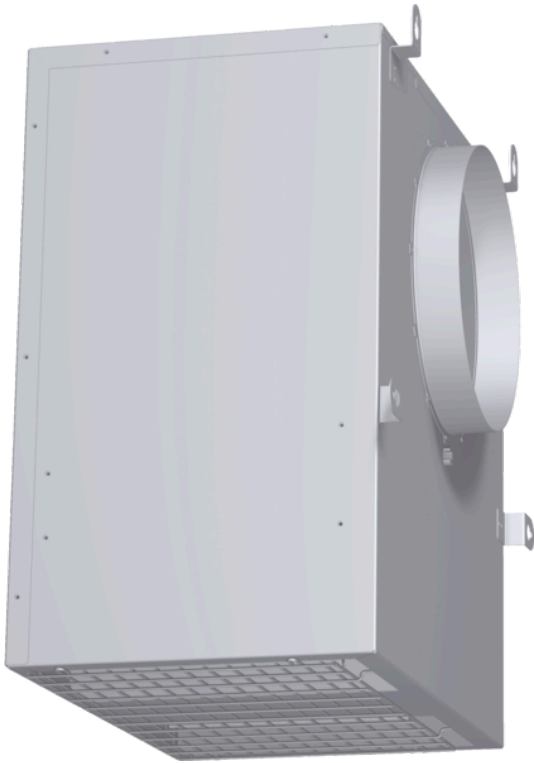

1000 CFM Remote Blower  
VTR1030P

**VTR1030P**

- Depending on your preference and ducting situation, these blowers can be mounted on the roof or exterior wall of your home.
- Use the EXTNCB25 Blower Cable Connection Accessory for install with select hoods. Separate purchase required.
- RFPLT1000 - Roof Plate required for roof-mount application - Separate purchase required

# 1000 CFM Remote Blower VTR1030P

## Product Features

Product group: Accessory

Brand: Thermador

SKU: VTR1030P

Internal article number: VTR1030P

EAN code: 825225918851

Product packaging dimensions (HxWxD) (in): 17 11/16" x 23 2/8" x 26 3/4"

Net weight (lbs): 45

Gross weight (lbs): 47

UPC code: 825225918851

Name of product image: MCSA036809\_VTR1030D\_def.jpg