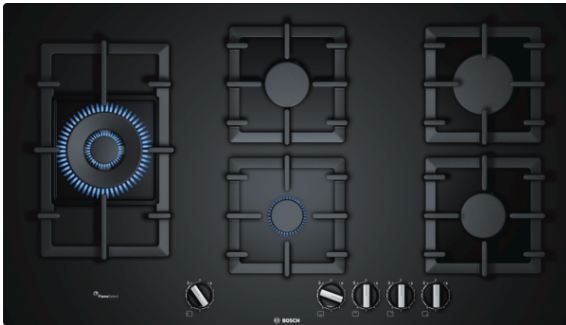

Serie | 6
PPS9A6B90
90 cm hob, Tempered glass,
Black

The tempered-glass gas hob with FlameSelect: achieve perfect cooking results thanks to nine precisely defined power levels.

- **FlameSelect:** for a precise adjustment of the flame in nine defined levels.
- **Wok burner:** powerful cooking at up to 4 kW.
- **Standard and semi-flush built-in option:** choose between flush or surface mounted installation.
- **Tempered-glass surface:** elegant design and easy cleaning.
- **Continuous cast-iron pan support:** for high firmness and stability of cookware.

Technical Data

Product name/family :	gas hob w integrated controls
Construction type :	Built-in
Energy input :	Gas
Total number of positions that can be used at the same time :	5
Required niche size for installation (HxWxD) :	45 x 850-852 x 490-502
Width of the product (mm) :	915
Dimensions of the product (mm) :	45 x 915 x 520
Dimensions of the packed product (HxWxD) (mm) :	165 x 1116 x 659
Net weight (kg) :	19.451
Gross weight (kg) :	22.0
Residual heat indicator :	without
Location of control panel :	Hob front
Basic surface material :	Hard Glass
Color of surface :	Black
Color of frame :	Black
Approval certificates :	CE
Length of electrical supply cord (cm) :	150
EAN code :	4242002915067
Electrical connection rating (W) :	1
Gas connection rating (W) :	11500
Current (A) :	3
Voltage (V) :	220-240
Frequency (Hz) :	60; 50

Serie | 6 Hobs

PPS9A6B90

90 cm hob, Tempered glass, Black

The tempered-glass gas hob with FlameSelect: achieve perfect cooking results thanks to nine precisely defined power levels.

Design

- Tempered glass Black
- frameless design

Special features

- FlameSelect
- Design co-ordinated control dials
- Ignition via control dials
- Cast iron pan supports with rubber feet

Power and size:

- 5 gas burners:
- Dual control burner
- 4 gas + wok (left)
- Right rear: high-speed burner 3 KW
- Left: wok burner 4 KW
- Center rear: 1.75 KW
- Center front: economy burner 1 KW
- Right front: standard burner 1.75 KW