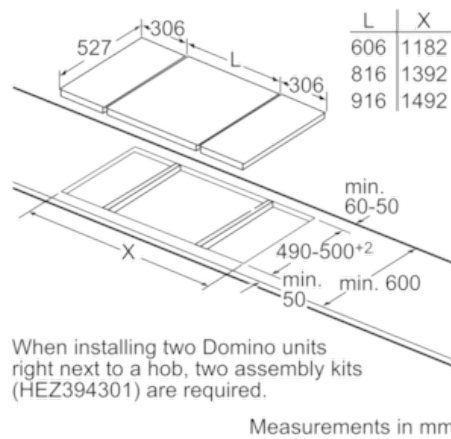

Serie | 2 Modular grill

PKU375CA1E

30 cm, Barbecue grill

When installing two Domino units right next to a hob, two assembly kits (HEZ394301) are required.