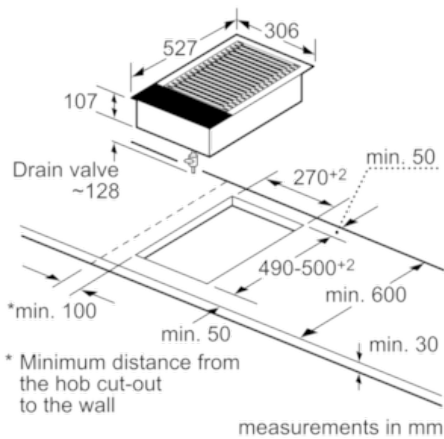

Serie | 2 Modular grill

PKU375CA1E

30 cm, Barbecue grill

When installing two Domino units right next to a hob, two assembly kits (HEZ394301) are required.