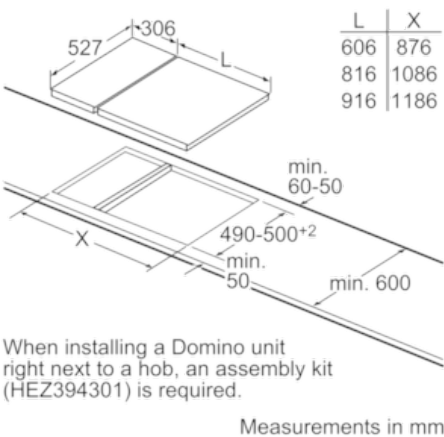

When installing a Domino unit right next to a hob, an assembly kit (HEZ394301) is required.