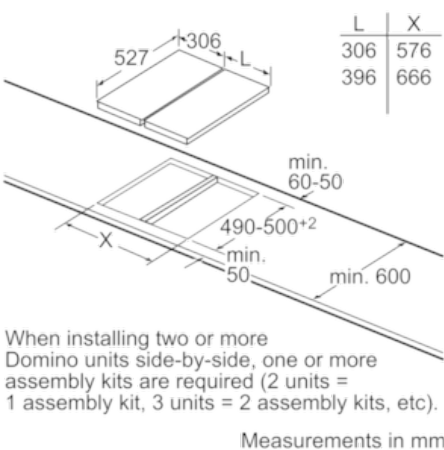

When installing two or more Domino units side-by-side, one or more assembly kits are required (2 units = 1 assembly kit, 3 units = 2 assembly kits, etc.).

Picture for the table Domino combination possibilities with corresponding devices and cutout dimensions