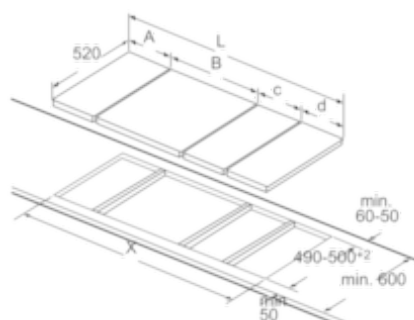

If two or more elements are installed right next to one another, one or several installation kits are required (2 elements 1 installation kit, 3 elements 2 installation kits, etc.).

Cutout dimension (X) depending on the combination see table: