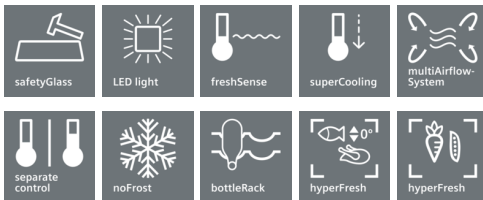

iQ300
NoFrost, Fridge freezer
KG39NXB35G
Black steel - anti-fingerprint

A++

Bottom freezer with hyperFresh Box to keep fruit and vegetables fresh for longer, plus with noFrost technology you never have to defrost again.

- ✓ Fruit and vegetables stay fresh for longer in the hyperFresh drawer thanks to the humidity slider
- ✓ The hyperFresh 0° C Box temperature is lower than the rest of the fridge to keep fish and meat fresh up to 2x longer
- ✓ Light concept for uniform illumination of the interior without dazzle.
- ✓ Full-access 90° door: fits to every wall for more flexibility and convenience.
- ✓ varioZone: Adapt your freezer compartment for individual storage needs.

Food freshness system

- AirFresh filter with AntiBacterial filter to neutralise odours and reduce bacteria growth
- multiAirflow cooling - improves circulation of air around the fridge
- Twin evaporators allows independent temperature control and ensures there is no transference of humidity between the fridge and freezer cavity.

Key features - Fridge section

- 1 hyperFresh box with integrated humidity control
- 2 hyperFresh ◀0°C▶ boxes with temperature control - fish and meat stay fresh for longer.
- multiAirflow cooling - improves circulation of air around the fridge, coolBox - recommended storage area for meat and fish
- LED fridge light with Soft Start
- 5 safety glass shelves in fridge compartment of which 3 are height adjustable
- Door shelves in fridge door: 1 large and 3 small
- superCool function with automatic deactivation
- Bottle rack