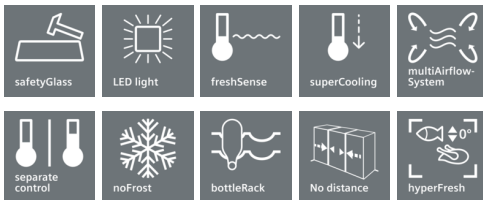

iQ300
NoFrost, Fridge freezer
KG39NXB35G
Black steel - anti-fingerprint

A++

Bottom freezer with hyperFresh Box to keep fruit and vegetables fresh for longer, plus with noFrost technology you never have to defrost again.

- ✓ Fruit and vegetables stay fresh for longer in the hyperFresh drawer thanks to the humidity slider
- ✓ The hyperFresh 0° C Box temperature is lower than the rest of the fridge to keep fish and meat fresh up to 2x longer
- ✓ Light concept for uniform illumination of the interior without dazzle.
- ✓ Full-access 90° door: fits to every wall for more flexibility and convenience.
- ✓ varioZone: Adapt your freezer compartment for individual storage needs.

Food freshness system

- AirFresh filter with AntiBacterial filter to neutralise odours and reduce bacteria growth
- multiAirflow cooling - improves circulation of air around the fridge
- Twin evaporators allows independent temperature control and ensures there is no transference of humidity between the fridge and freezer cavity.

Key features - Fridge section

- 1 hyperFresh box with integrated humidity control
- 2 hyperFresh ◀0°C▶ boxes with temperature control - fish and meat stay fresh for longer.
- multiAirflow cooling - improves circulation of air around the fridge, coolBox - recommended storage area for meat and fish
- LED fridge light with Soft Start
- 5 safety glass shelves in fridge compartment of which 3 are height adjustable
- Door shelves in fridge door: 1 large and 3 small
- superCool function with automatic deactivation
- Bottle rack