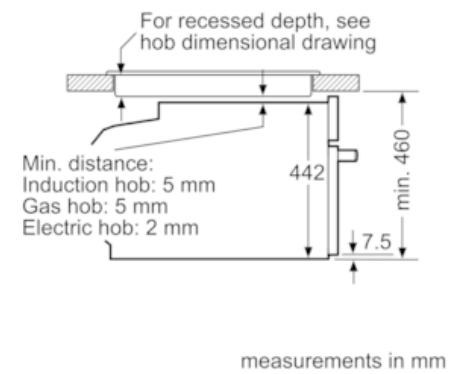

Features

Technical Data

Color / Material Front : Stainless steel
 Built-in / Free-standing : Built-in
 Door opening : Drop down
 Required niche size for installation (HxWxD) : 450-455 x 560-568 x 550
 Dimensions of the product (mm) : 455 x 594 x 548
 Dimensions of the packed product (HxWxD) (mm) : 520 x 650 x 710
 Control Panel Material : Stainless steel
 Door Material : Glass
 Net weight (kg) : 35.155
 Approval certificates : CE, VDE
 Length electrical supply cord (cm) : 150
 Cooking method : , 4D hot air, Bottom heat, Conventional heat, Deep-frozen food special, Defrost, fermentation, Full width grill, Half width grill, Hot Air-Eco, Hot air grilling, low temperature cooking, Pizza setting, pre-heating, Regeneration, Steam 100%, warming
 Time-setting Options : Start and Stop
 Current (A) : 16
 Voltage (V) : 220-240
 Frequency (Hz) : 50; 60
 Plug type : Gardy plug w/ earthing
 Approval certificates : CE, VDE
 Color / Material Front : Stainless steel
 Energy input : Electric
 Current (A) : 16
 Voltage (V) : 220-240
 Frequency (Hz) : 50; 60
 Approval certificates : CE, VDE
 Plug type : Gardy plug w/ earthing
 Net weight (lbs) : 78.000
 Gross weight (lbs) : 82

Dimensions:

- Appliance dimension (hxwxd): 45.5 cm x 59.5 cm x 54.8 cm
- Cutout Dimensions (HxWxD): 56 cm - 56.8 cm x 45 cm - 45.5 cm x 55 cm

Connecting cable: 120 cm

- Total connected load electric: 3.3 KW

iQ700
 CS656GBS1, Stainless steel
 Compact steam oven

Dimensioned drawings

Installation with a hob.

If the compact appliance will be installed underneath a hob, the following worktop thicknesses (including substructure if necessary) must be taken into account.

Hob type	min. worktop thickness	
	fitted	flush
Induction hob	42 mm	43 mm
Full surface Induction hob	52 mm	53 mm
Gas hob	32 mm	43 mm
Electric hob	32 mm	35 mm