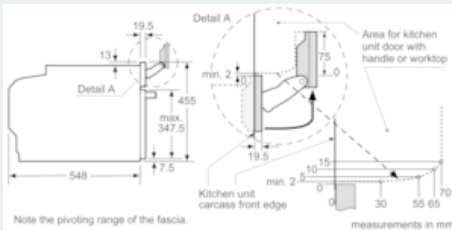

Features

Technical Data

Color / Material Front : Stainless steel
 Built-in / Free-standing : Built-in
 Door opening : Drop down
 Required niche size for installation (HxWxD) : 450-455 x 560-568 x 550
 Dimensions of the product (mm) : 455 x 594 x 548
 Dimensions of the packed product (HxWxD) (mm) : 520 x 650 x 710
 Control Panel Material : Stainless steel
 Door Material : Glass
 Net weight (kg) : 35.155
 Approval certificates : CE, VDE
 Length electrical supply cord (cm) : 150
 Cooking method : , 4D hot air, Bottom heat, Conventional heat, Deep-frozen food special, Defrost, fermentation, Full width grill, Half width grill, Hot Air-Eco, Hot air grilling, low temperature cooking, Pizza setting, pre-heating, Regeneration, Steam 100%, warming
 Time-setting Options : Start and Stop
 Current (A) : 16
 Voltage (V) : 220-240
 Frequency (Hz) : 50; 60
 Plug type : Gardy plug w/ earthing
 Approval certificates : CE, VDE
 Color / Material Front : Stainless steel
 Energy input : Electric
 Current (A) : 16
 Voltage (V) : 220-240
 Frequency (Hz) : 50; 60
 Approval certificates : CE, VDE
 Plug type : Gardy plug w/ earthing
 Net weight (lbs) : 78.000
 Gross weight (lbs) : 82

Dimensions:

- Appliance dimension (hxwxd): 45.5 cm x 59.5 cm x 54.8 cm
- Cutout Dimensions (HxWxD): 56 cm - 56.8 cm x 45 cm - 45.5 cm x 55 cm

Connecting cable: 120 cm

- Total connected load electric: 3.3 KW

iQ700
 CS656GBS1, Stainless steel
 Compact steam oven

Dimensioned drawings

Installation with a hob.

If the compact appliance will be installed underneath a hob, the following worktop thicknesses (including substructure if necessary) must be taken into account.

Hob type	min. worktop thickness	
	fitted	flush
Induction hob	42 mm	43 mm
Full surface Induction hob	52 mm	53 mm
Gas hob	32 mm	43 mm
Electric hob	32 mm	35 mm