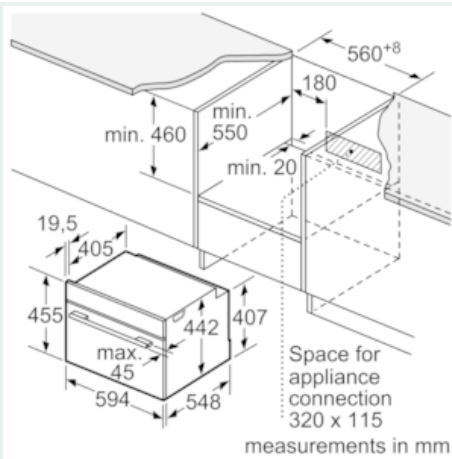

Features

Technical Data

Color / Material Front : Stainless steel
 Built-in / Free-standing : Built-in
 Door opening : Drop down
 Required niche size for installation (HxWxD) : 450-455 x 560-568 x 550
 Dimensions of the product (mm) : 455 x 594 x 548
 Dimensions of the packed product (HxWxD) (mm) : 520 x 650 x 710
 Control Panel Material : Stainless steel
 Door Material : Glass
 Net weight (kg) : 35.155
 Approval certificates : CE, VDE
 Length electrical supply cord (cm) : 150
 Cooking method : , 4D hot air, Bottom heat, Conventional heat, Deep-frozen food special, Defrost, fermentation, Full width grill, Half width grill, Hot Air-Eco, Hot air grilling, low temperature cooking, Pizza setting, pre-heating, Regeneration, Steam 100%, warming
 Time-setting Options : Start and Stop
 Current (A) : 16
 Voltage (V) : 220-240
 Frequency (Hz) : 50; 60
 Plug type : Gardy plug w/ earthing
 Approval certificates : CE, VDE
 Color / Material Front : Stainless steel
 Energy input : Electric
 Current (A) : 16
 Voltage (V) : 220-240
 Frequency (Hz) : 50; 60
 Approval certificates : CE, VDE
 Plug type : Gardy plug w/ earthing
 Net weight (lbs) : 78.000
 Gross weight (lbs) : 82

Dimensions:

- Appliance dimension (hxwxd): 45.5 cm x 59.5 cm x 54.8 cm
- Cutout Dimensions (HxWxD): 56 cm - 56.8 cm x 45 cm - 45.5 cm x 55 cm

Connecting cable: 120 cm

- Total connected load electric: 3.3 KW

iQ700
 CS656GBS1, Stainless steel
 Compact steam oven

Dimensioned drawings

Installation with a hob.

If the compact appliance will be installed underneath a hob, the following worktop thicknesses (including substructure if necessary) must be taken into account.

Hob type	min. worktop thickness	
	fitted	flush
Induction hob	42 mm	43 mm
Full surface Induction hob	52 mm	53 mm
Gas hob	32 mm	43 mm
Electric hob	32 mm	35 mm