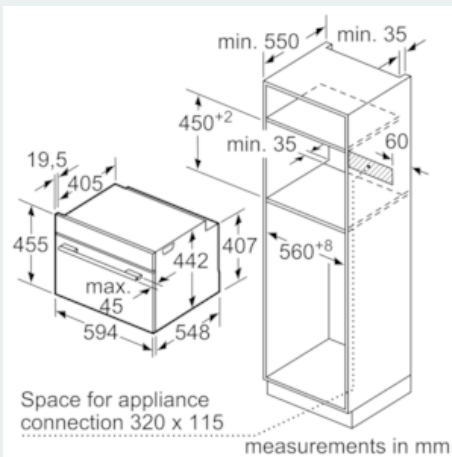

Features

Technical Data

Color / Material Front : Stainless steel
 Built-in / Free-standing : Built-in
 Door opening : Drop down
 Required niche size for installation (HxWxD) : 450-455 x 560-568 x 550
 Dimensions of the product (mm) : 455 x 594 x 548
 Dimensions of the packed product (HxWxD) (mm) : 520 x 650 x 710
 Control Panel Material : Stainless steel
 Door Material : Glass
 Net weight (kg) : 35.155
 Approval certificates : CE, VDE
 Length electrical supply cord (cm) : 150
 Cooking method : , 4D hot air, Bottom heat, Conventional heat, Deep-frozen food special, Defrost, fermentation, Full width grill, Half width grill, Hot Air-Eco, Hot air grilling, low temperature cooking, Pizza setting, pre-heating, Regeneration, Steam 100%, warming
 Time-setting Options : Start and Stop
 Current (A) : 16
 Voltage (V) : 220-240
 Frequency (Hz) : 50; 60
 Plug type : Gardy plug w/ earthing
 Approval certificates : CE, VDE
 Color / Material Front : Stainless steel
 Energy input : Electric
 Current (A) : 16
 Voltage (V) : 220-240
 Frequency (Hz) : 50; 60
 Approval certificates : CE, VDE
 Plug type : Gardy plug w/ earthing
 Net weight (lbs) : 78.000
 Gross weight (lbs) : 82

Dimensions:

- Appliance dimension (hxwxd): 45.5 cm x 59.5 cm x 54.8 cm
- Cutout Dimensions (HxWxD): 56 cm - 56.8 cm x 45 cm - 45.5 cm x 55 cm

Connecting cable: 120 cm

- Total connected load electric: 3.3 KW

iQ700
 CS656GBS1, Stainless steel
 Compact steam oven

Dimensioned drawings

Installation with a hob.

If the compact appliance will be installed underneath a hob, the following worktop thicknesses (including substructure if necessary) must be taken into account.

Hob type	min. worktop thickness	
	fitted	flush
Induction hob	42 mm	43 mm
Full surface Induction hob	52 mm	53 mm
Gas hob	32 mm	43 mm
Electric hob	32 mm	35 mm