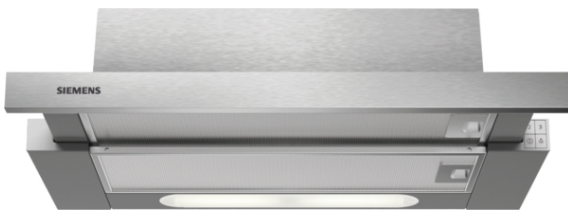

iQ300
LI15021TH
stainless steel
Slimline hood, 60 cm

The powerful telescopic cooker hood practically disappears into the upper cabinet.

✓ The 380 m³/h extraction rate supplies clean air when cooking.

Features

Technical Data

Typology : Pull-out
 Approval certificates : CE, VDE
 Length electrical supply cord (cm) : 150
 Required niche size for installation (HxWxD) : 140mm x 550mm x 280mm
 Net weight (kg) : 6.0
 Type of control : mechanical
 Number of speed settings : 3
 Maximum output air extraction (m³/h) : 300
 Maximum output recirculating air (m³/h) : 209
 Number of lights : 2
 Diameter of air outlet (mm) : 120
 Grease filter material : Washable aluminium
 Odour filter : Yes
 Operating Mode : Convertible
 Optional accessories : LZ26000
 Type of lamps used : Halogen
 Total power of the lamps (W) : 56; 28
 Grease filter type : Kasette
 Connection Rating (W) : 170
 Current (A) : 10
 Voltage (V) : 220-240
 Frequency (Hz) : 50
 Plug type : no plug
 Installation typology : Built-in
 Material body : Lacquered
 Approval certificates : CE, VDE
 Plug type : no plug
 Dimensions of the product, with chimney (if exists) (in) : / x x
 Dimensions of the packed product (in) : 9.44 x 13.77 x 24.80
 Net weight (lbs) : 14
 Gross weight (lbs) : 17
 Motor location : Integrated motor in hood body
 No-return airflow flap : No
 Length electrical supply cord (cm) : 150
 Dimensions of the product, with chimney (if exists) (mm) : 180 x 598 x 300
 Dimensions of the packed product (HxWxD) (mm) : 240 x 350 x 630
 Net weight (kg) : 6.0
 Gross weight (kg) : 8.0

Included accessories

1 x active carbon filter

iQ300
LI15021TH
stainless steel
Slimline hood, 60 cm

Features

- For installation in a special wall cupboard (60 cm)
- Suitable for ducted or re-circulated extraction
- Metal grease filter, dishwasher safe
- push buttons for extractor speeds and light
- 3 speeds
-
- Ducted extraction rate according to DIN/EN 61591: max. 380 m³/h
- Power rating: 170 W
- 120 mm diameter pipe