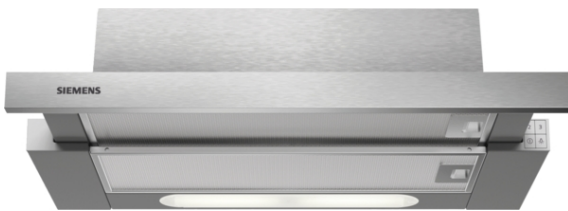

iQ300
LI15021TH
stainless steel
Slimline hood, 60 cm

The powerful telescopic cooker hood practically disappears into the upper cabinet.

✓ The 380 m³/h extraction rate supplies clean air when cooking.

Features

Technical Data

Typology : Pull-out
 Approval certificates : CE, VDE
 Length electrical supply cord (cm) : 150
 Required niche size for installation (HxWxD) : 140mm x 550mm x 280mm
 Net weight (kg) : 6.0
 Type of control : mechanical
 Number of speed settings : 3
 Maximum output air extraction (m³/h) : 300
 Maximum output recirculating air (m³/h) : 209
 Number of lights : 2
 Diameter of air outlet (mm) : 120
 Grease filter material : Washable aluminium
 Odour filter : Yes
 Operating Mode : Convertible
 Optional accessories : LZ26000
 Type of lamps used : Halogen
 Total power of the lamps (W) : 56; 28
 Grease filter type : Kasette
 Connection Rating (W) : 170
 Current (A) : 10
 Voltage (V) : 220-240
 Frequency (Hz) : 50
 Plug type : no plug
 Installation typology : Built-in
 Material body : Lacquered
 Approval certificates : CE, VDE
 Plug type : no plug
 Dimensions of the product, with chimney (if exists) (in) : / x x
 Dimensions of the packed product (in) : 9.44 x 13.77 x 24.80
 Net weight (lbs) : 14
 Gross weight (lbs) : 17
 Motor location : Integrated motor in hood body
 No-return airflow flap : No
 Length electrical supply cord (cm) : 150
 Dimensions of the product, with chimney (if exists) (mm) : 180 x 598 x 300
 Dimensions of the packed product (HxWxD) (mm) : 240 x 350 x 630
 Net weight (kg) : 6.0
 Gross weight (kg) : 8.0

Included accessories

1 x active carbon filter

iQ300

LI15021TH

stainless steel

Slimline hood, 60 cm

Features

- For installation in a special wall cupboard (60 cm)
- Suitable for ducted or re-circulated extraction
- Metal grease filter, dishwasher safe
- push buttons for extractor speeds and light
- 3 speeds
-
- Ducted extraction rate according to DIN/EN 61591: max. 380 m³/h
- Power rating: 170 W
- 120 mm diameter pipe