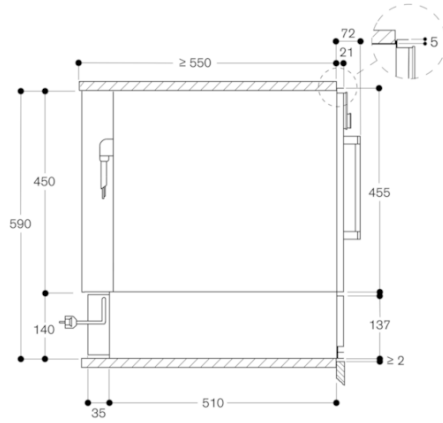

#### Consumption and connection features

**Dimensions of the product (mm)**  
**Dimensions of the packed product (HxWxD) (mm)**  
230 x 660 x 667

2018-11-20

Page 1

#### Color Variants

**DVP221130**  
**Glass front in Gaggenau Silver**  
**Width 60 cm, Height 14 cm**

**DVP221100**  
**Glass front in Gaggenau Anthracite**  
**Width 60 cm, Height 14 cm**

**DVP221110**  
**Glass front in Gaggenau Metallic**  
**Width 60 cm, Height 14 cm**

#### Optional accessories

**BA080670**  
**Vacuuming bags, small, 180 mm x 280 mm, 100 pcs.**  
**BA080680**  
**Vacuuming bags, large, 240 mm x 350 mm, 100 pcs.**

⌘ Socket

measurements in mm

Side view DVP 221 below BSP, BMP, CMP

measurements in mm