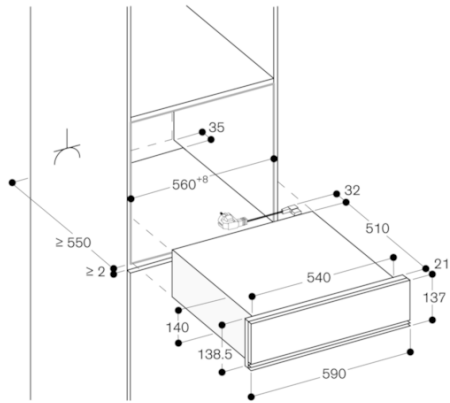

⌘ Socket

measurements in mm

measurements in mm